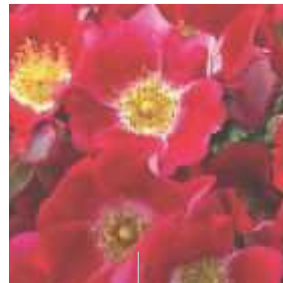

CAREFREE SPIRIT

ZONE: 4
SIZE: H:4-6FT W: 4-6FT
BLOOM TYPE:
SINGLE (4-8 PETALS)
COLOR: RED BLEND
BLOOM REPEAT:
GOOD REPEAT IN FLUSHES
FRAGRANCE:
LIGHT FRAGRANCE