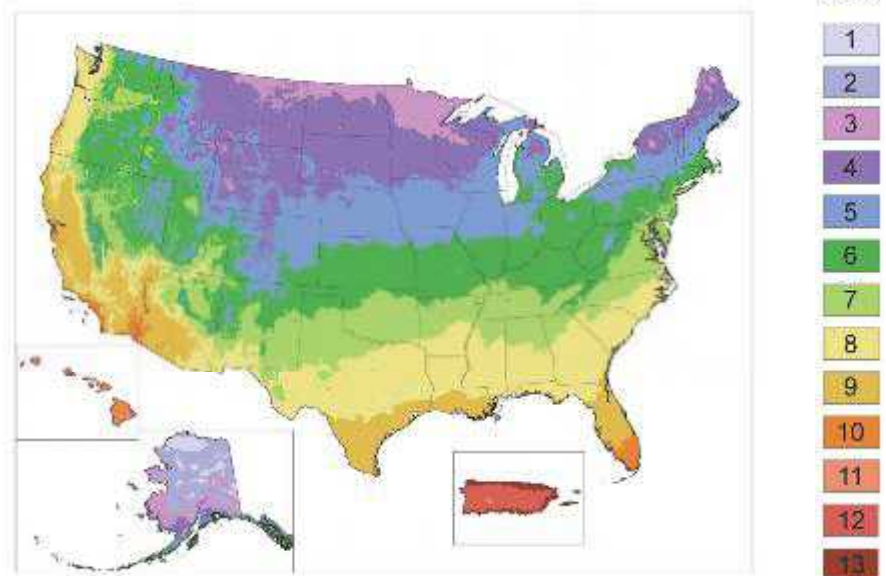

Modern Roses, are varieties developed after the year 1867 and the introduction of the first Hybrid Tea Rose "La France." These roses were developed by crossing European roses with China and Tea Roses from the Far East, which, though more tender, brought the characteristics of repeat bloom and greater color selection to rose breeding. Today, that breeding has resulted in an abundance of wonderful and versatile roses for gardens around the world.

High Country Roses has a two-part mission: to preserve and protect Old Garden and Species Roses in commerce and provide our customers with high-quality hardy Modern Roses well suited for tougher growing conditions. This catalog lists over 500 varieties that we hope you will find fulfill that mission.

Own Root Roses

All of our roses are grown on their own roots, which means that they are grown directly from cuttings and not grafted onto a different rootstock. There are several benefits to purchasing own-root roses as compared to grafted roses which are typically sold at large retail outlets.

USDA Cold Hardiness Zone

High Country Roses uses USDA zones as a guide to a plant's maximum cold tolerance.

Generally speaking, a variety is safe to grow in any zone warmer than the listed USDA zone.