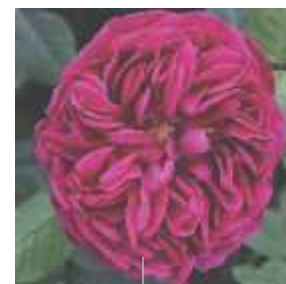

WENLOCK

ZONE: 5
SIZE: H:4-6FT W: 4-6FT
BLOOM TYPE:
SEMI-DOUBLE (9-16 PETALS)
COLOR: RED- MEDIUM
BLOOM REPEAT:
GOOD REPEAT IN FLUSHES
FRAGRANCE:
STRONG FRAGRANCE