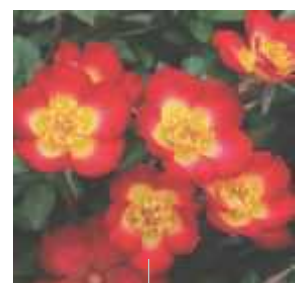

**PLAYBOY**

**ZONE:** 5  
**SIZE:** H: 3-4FT W: 2-3FT  
**BLOOM TYPE:**  
SEMI-DOUBLE (9-16 PETALS)  
**COLOR:** RED BLEND  
**BLOOM REPEAT:** CONTINUOUS  
REPEAT  
**FRAGRANCE:**  
MODERATE FRAGRANCE

**PLAYFUL HAPPY TRIALS**